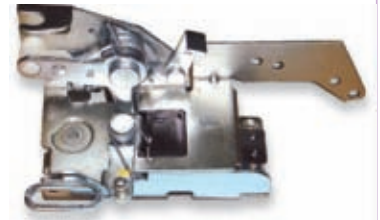

HG-VV-4004

VOL-VO
FM12 98'
DOOR LOCK

L:20588325
R:20588326
L:3175723
R:3175724
30Pcs/1.8'