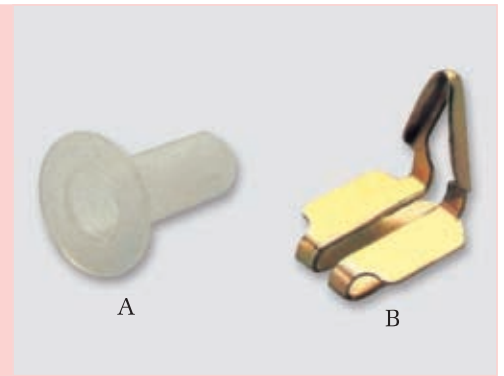

HG-9121

WINDOW
REGULATOR
SPARE PARTS
(SCANIA)

HG-9116

MAZ-DA
323
INSIDE
HANDLE CLIP

HG-9124

B-E-N-Z
W124/W126
WINDOW
REGULATOR
SLIDE CLIP

HG-9117

TO-YO-TA
INSIDE
HANDLE CLIP

HG-9125

SCANIA
WINDOW
REGULATOR
SPARE PARTS

HG-9118

I-SU-ZU
CANTER 96'
WINDOW
REGULATOR CLIP

HG-9126

MITSU-BISHI
MINICAB

A: INSERT
DOOR CLIP
B:
CLIP-TRIMMING

HG-9119

GLASS LOCK
HOLD ONLY

HG-9128

TRUNK
LOCK CLIP

A:
B:

HG-9130

WINDOW
REGULATOR
SPARE PARTS

HG-9146

WINDOW
REGULATOR
SPARE PARTS
(LOWER)