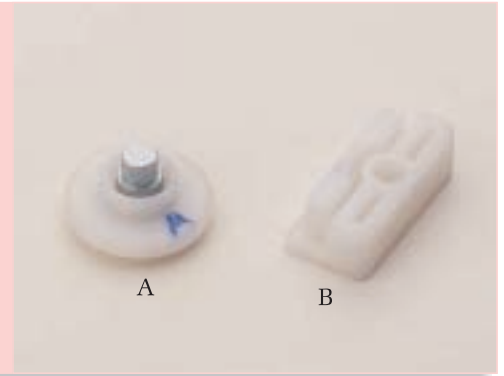

HG-9106

OUTSIDE
MOULDING CLIP

A:CIVIC
A1/A8

HG-9114
MITSU-BISHI

OUTSIDE
HANDLE CLIP

UNIVERSAL

HG-9115

I-SU-ZU
NPR 94'
OUTSIDE
HANDLE CLIP

HG-9121

WINDOW
REGULATOR
SPARE PARTS
(SCANIA)

HG-9116

MAZ-DA
323
INSIDE
HANDLE CLIP

HG-9124

B-E-N-Z
W124/W126
WINDOW
REGULATOR
SLIDE CLIP

HG-9117

TO-YO-TA
INSIDE
HANDLE CLIP