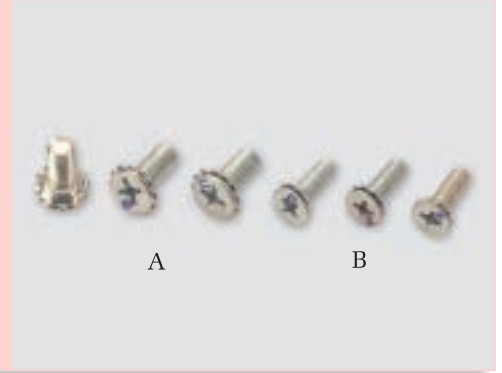

UNIVERSAL

HG-9001

MAZDA-B2200
OUTSIDE
HANDLE CLIP

HG-9006

SCREW

HG-9002

323
OUTSIDE
HANDLE CLIP

HG-9007

SCREW

HG-9003

WEATHERSTRIP
CLIP

HG-9008

GLASS CHANNEL
CLIP (PVC)

HG-9004

TOYOTA-TACOMA
OUTSIDE
HANDLE CLIP

HG-9010