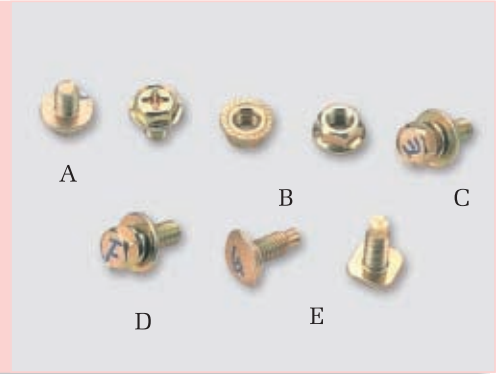

UNIVERSAL

HG-9001

MAZDA-B2200
OUTSIDE
HANDLE CLIP

HG-9006

SCREW

HG-9002

323
OUTSIDE
HANDLE CLIP

HG-9007

SCREW

HG-9003

WEATHERSTRIP
CLIP

HG-9008

GLASS CHANNEL
CLIP (PVC)

HG-9004

TOYOTA-TACOMA
OUTSIDE
HANDLE CLIP

HG-9010