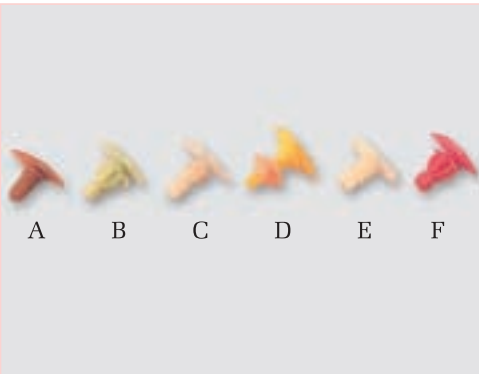

UNIVERSAL

HG-9001

MAZDA-B2200
OUTSIDE
HANDLE CLIP

HG-9006

SCREW

HG-9002

323
OUTSIDE
HANDLE CLIP

HG-9007

SCREW

HG-9003

WEATHERSTRIP
CLIP

HG-9008

GLASS CHANNEL
CLIP (PVC)

HG-9004

TOYOTA-TACOMA
OUTSIDE
HANDLE CLIP

HG-9010