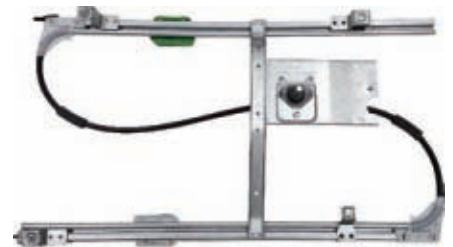

HG-RN-1001

RE-NAULT
370 / 420
OUTSIDE HANDLE

L:5001858129
R:5001858130

HG-RN-5001

RE-NAULT
370 / 420
DOOR HINGE

L:5010225928
R:5010225929

HG-RN-2001

RE-NAULT
370 / 420
INSIDE HANDLE

COVER ONLY
5010538863

HG-RN-6001P

RE-NAULT
370 / 420
POWER REGULATOR

L:7482497193
R:7482497194

HG-RN-3001

RE-NAULT
R370 / 450

5010441207

WINDOW HANDLE

HG-RN-6002

RE-NAULT
R370 / 450

L:7482497191
R:7482497192

WINDOW
REGELATOR
MANUAL

HG-RN-4001

RE-NAULT
370 / 420
DOOR LOCK

L:7420864256
R:7420864258

HG-RN-4002

RE-NAULT
370 / 420
CYLINDER
DOOR KEY

7485116317